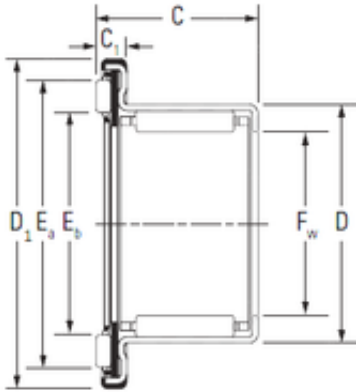

### KOYO RAX 715 complex bearings

Bearing No. RAX 715

Size	15x21x14.2 mm
Bore Diameter	15 mm
Outer Diameter	21 mm
Width	14,2 mm
Fw	15 mm
D	21 mm
D1	31,5 mm
C	14,2 mm
C1	4,2 mm
Ea	26,6 mm
Eb	19 mm
Weight	0,02 Kg
Dynamic load rating radial (C)	7,4 kN
Dynamic load rating axial (C)	7,8 kN
Static load rating radial (C0)	9,3 kN
Static load rating axial (C0)	22 kN

RAX 715 Bearing 2D drawings and 3D CAD models