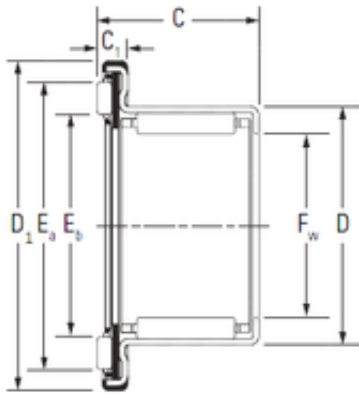

NTN BEARING-BOWER CORP.

INA 712040610 complex bearings

Bearing No. 712040610

Size	25x37x23.5 mm
Bore Diameter	25 mm
Outer Diameter	37 mm
Width	23,5 mm
d	25 mm
D	37 mm
C	23,5 mm

712040610 Bearing 2D drawings and 3D CAD models