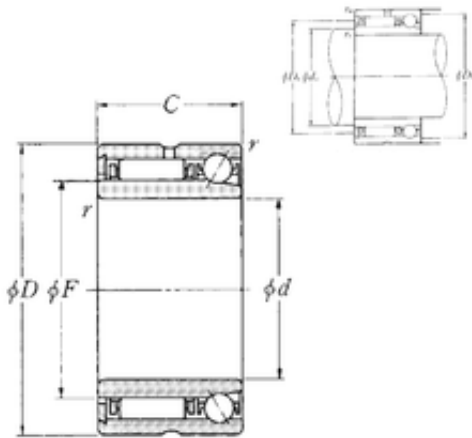

# NTN BEARING-BOWER CORP.

22 mm x 39 mm x 23 mm NTN NKIA59/22  
complex bearings

Bearing No. NKIA59/22

Size	22x39x23 mm
Bore Diameter	22 mm
Outer Diameter	39 mm
Width	23 mm
d	22 mm
F	28 mm
D	39 mm
B	23 mm
C	23 mm
r min.	0,3 mm
da min.	24,5 mm
Da max.	31 mm
ra max.	0,3 mm
Db max	36,5 mm
Weight	0,12 Kg
Dynamic load rating radial (C)	17,5 kN
Dynamic load rating axial (C)	4,9 kN
Static load rating radial (C0)	24,8 kN
Static load rating axial (C0)	6,75 kN
(Grease) Lubrication Speed	9500 r/min

NKIA59/22 Bearing 2D drawings and 3D CAD models