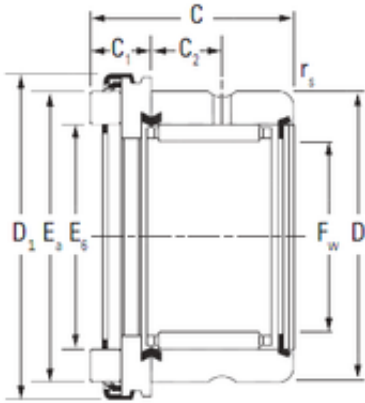

NTN BEARING-BOWER CORP.

KOYO RAX 510 complex bearings

Bearing No. RAX 510

Size	10x19x19.5 mm
Bore Diameter	10 mm
Outer Diameter	19 mm
Width	19,5 mm
Fw	10 mm
D	19 mm
D1	22 mm
C	19,5 mm
C1	5,5 mm
C2	6 mm
Ea	18,5 mm
Eb	12,2 mm
Weight	0,026 Kg
Dynamic load rating radial (C)	5,9 kN
Dynamic load rating axial (C)	8,2 kN
Static load rating radial (C0)	7,16 kN
Static load rating axial (C0)	17,9 kN

RAX 510 Bearing 2D drawings and 3D CAD models