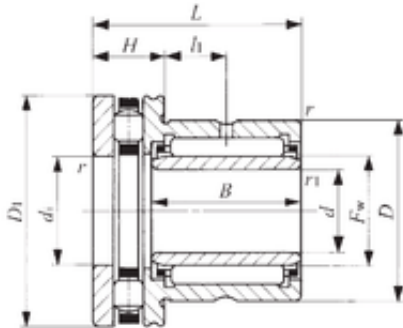

NTN BEARING-BOWER CORP.

25 mm x 42 mm x 20,5 mm IKO NBXI 2530 complex bearings

Bearing No. NBXI 2530

NBXI 2530 Bearing 2D drawings and 3D CAD models

Bore Diameter	25 mm
Outer Diameter	42 mm
d	25 mm
Fw	30 mm
D	42 mm
D1	47 mm
B	20,5 mm
d1	30 mm
r min.	0,6 mm
r1 min.	0,3 mm
H	11 mm
L	30 mm
L1	9,5 mm
da min.	45 mm
db	29 mm
Weight	0,194 Kg
Dynamic load rating radial (C)	25,1 kN
Dynamic load rating axial (C)	27,4 kN
Static load rating radial (C0)	40,1 kN
Static load rating axial (C0)	81 kN
Category	Bearings
Inventory	0.0
Manufacturer Name	IKO
Minimum Buy Quantity	N/A

NTN BEARING-BOWER CORP.

Weight / Kilogram	0
Product Group	B04144