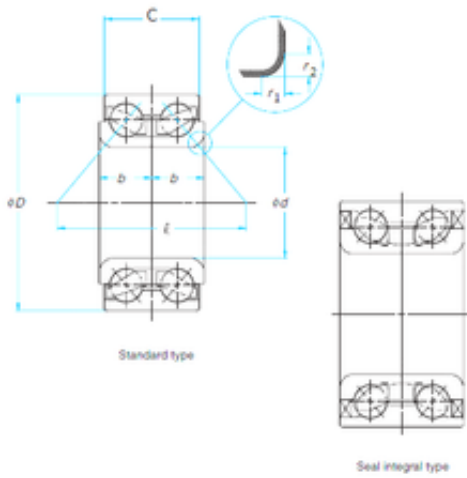

NTN BEARING-BOWER CORP.

38 mm x 72 mm x 34 mm FAG FW925 angular contact ball bearings

Bearing No. FW925

| | |
|----------------|-------------|
| Size | 38x72x34 mm |
| Bore Diameter | 38 mm |
| Outer Diameter | 72 mm |
| Width | 34 mm |
| d | 38 mm |
| D | 72 mm |
| B | 34 mm |
| C | 34 mm |

FW925 Bearing 2D drawings and 3D CAD models