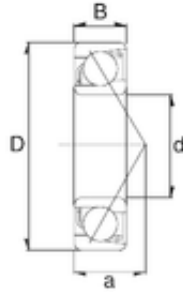

## NTN BEARING-BOWER CORP.

50 mm x 90 mm x 20 mm ZEN 7210B-2RS  
angular contact ball bearings

Bearing No. 7210B-2RS

Size	50x90x20 mm
Bore Diameter	50 mm
Outer Diameter	90 mm
Width	20 mm
d	50 mm
D	90 mm
B	20 mm
C	20 mm
Weight	0,44 Kg
Basic dynamic load rating (C)	38,8 kN
Basic static load rating (C0)	27,8 kN
(Grease) Lubrication Speed	6300 r/min

7210B-2RS Bearing 2D drawings and 3D CAD models